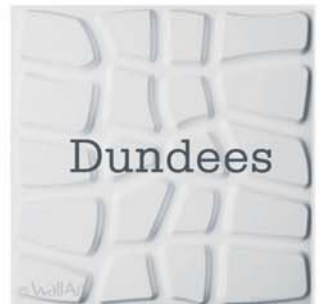

Saiphs

WallArt®

mywallart.fr

Matt Beale : Design is about making good (and then better) and right (and fantastic) for the people who use and encounter them.

Dundeels

WallArt®

mywallart.fr

Henrik Fiskar : If design isn't profitable, then it's art.