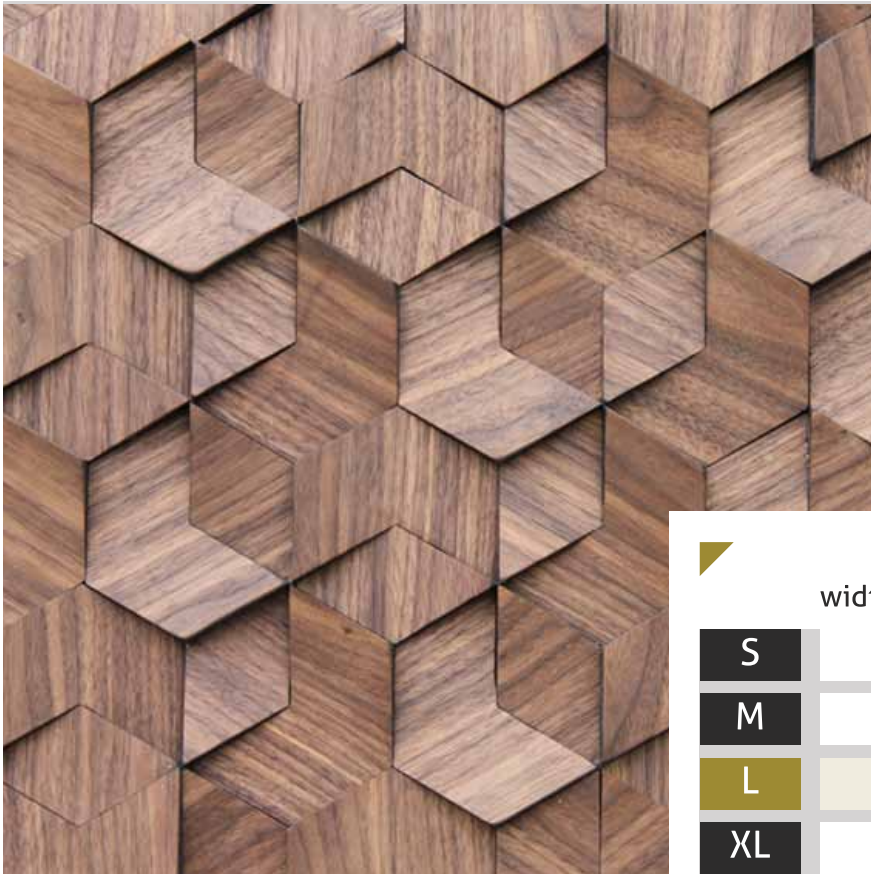

120
pieces

XL

85
pieces

ORIGAMI Panels

REF:

PL.WA-F01

	width ⁽¹⁾ (mm)	width ⁽²⁾ (mm)	height (mm)
S	43	29	50
M	61	40	70
L	78	52	90
XL	95	64	110

S