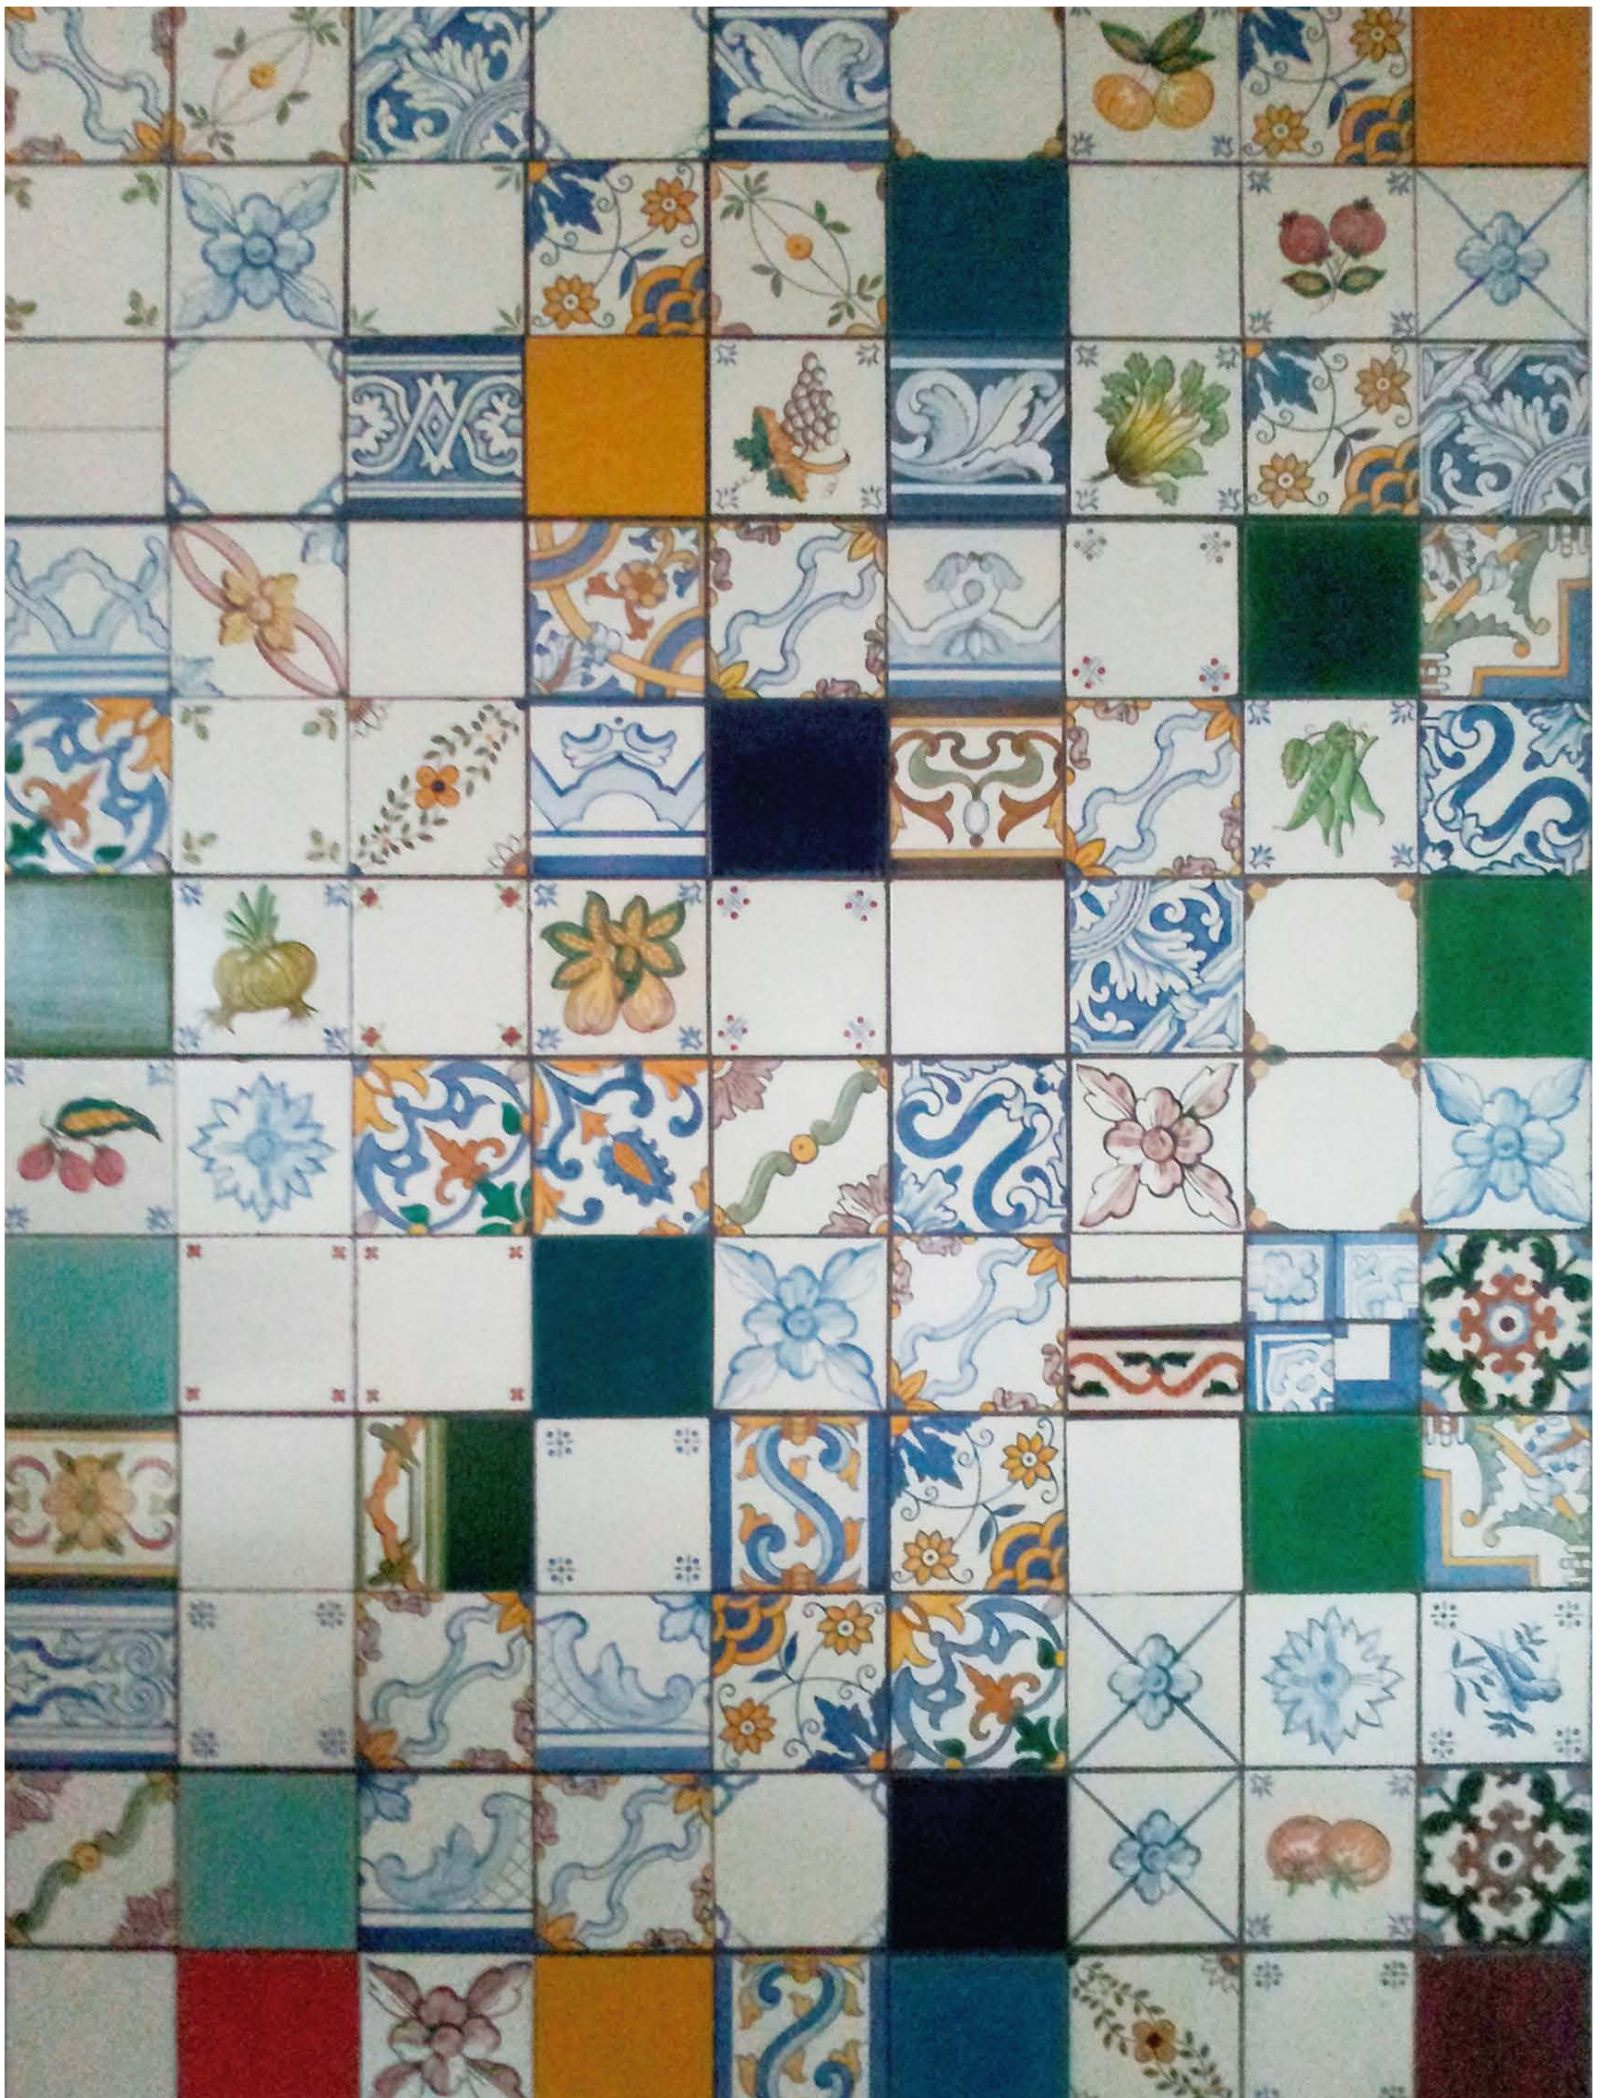

**ceramic**

2016

---

REF: **LIS**  
size: 20 x 20 cm

---

REF: **CHOC**  
size: 24,5 x 24,5 cm

REF: **LUAS**  
size: 35 x 27,8 cm

REF: **VAGA**  
size: 20 x 20 cm

---

REF: **BISEL**  
size: 24,5 x 24,5 cm

REF: **NOLA**  
size: 24 x 24 cm

REF: **PINO**  
size: 24 x 24 cm

REF: **FORM**  
size: 23,4 x 23,4 cm

REF: **HEXA**  
size: 18 x 15,5 cm

---

REF: **GRAPA**  
size: 27,5 x 27,5 cm

REF: **NUMO**  
size: 23,5 x 20,5 cm

REF: **LUA**  
size: 20 x 17,3 cm

---

REF: **FLOR**  
size: 37 x 32 cm

---

REF: **TILO**  
size: 39,8 x 28,9 cm

---

REF: **PATA**  
size: 39 x 23,5 cm

REF: **PRIMEIRO**  
size: 39 x 28 cm

REF: **DISFORME**  
size: 30 x 9,5 cm