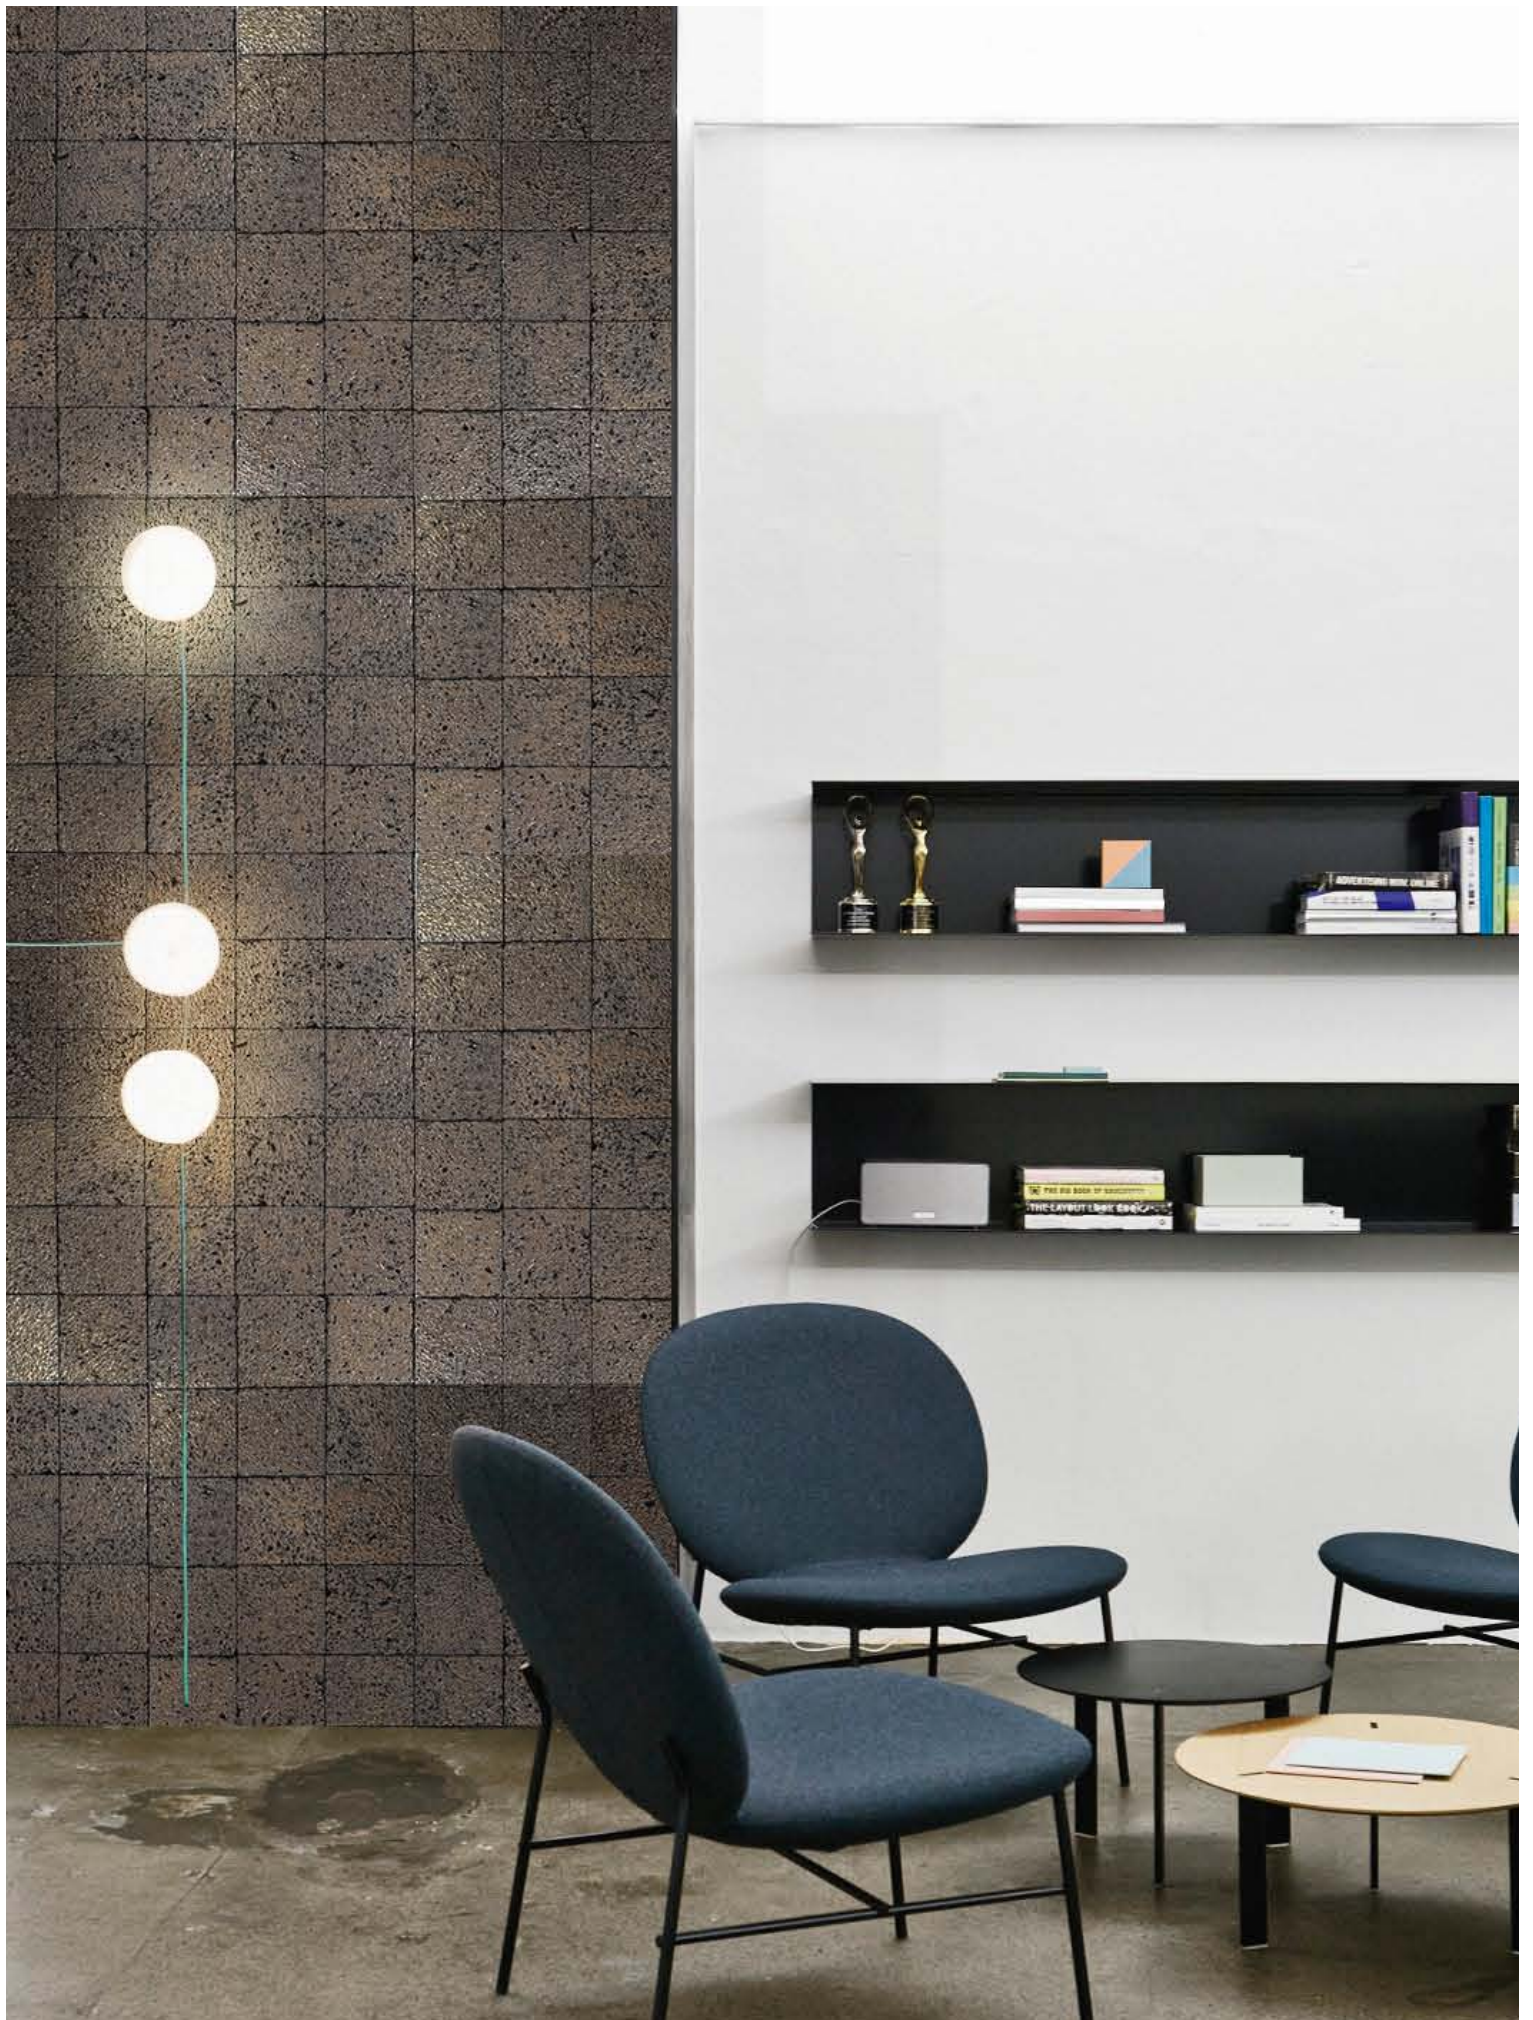

stone lava
2016

Dec: **Gold Leaf** size (5 x 5 cm)

Dec: **Gold Leaf / Brown Glaze / Deep Brown** size (5 x 30 cm)

Dec: **Silver Leaf** (15 x 15 cm)

Dec: **Silver Leaf** (5 x 30 cm)

Dec: **Blue** (30 x 30 cm)

Dec: **Blue** (15 x 15 cm)

Dec: **Copper** (10 x 10 cm) abstract

Dec: **Copper** (30 x 30 cm)

Dec: **Copper** (5 x 30 cm)

Dec: **Copper** (15 x 15 cm)

Dec: **Deep Brown** (30 x 30 cm)

Dec: **Old Gold** (10 x 10 cm)