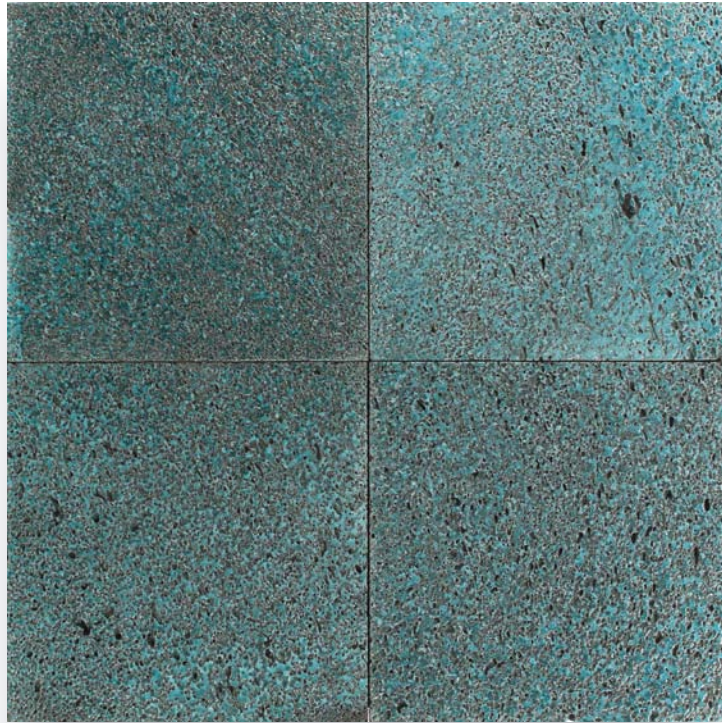

stone lava
2016

Dec: **Gold Leaf** size (5 x 5 cm)

Dec: **Gold Leaf / Brown Glaze / Deep Brown** size (5 x 30 cm)

Dec: **Silver Leaf** (15 x 15 cm)

Dec: **Silver Leaf** (5 x 30 cm)

Dec: **Blue** (30 x 30 cm)

Dec: **Blue** (15 x 15 cm)

Dec: **Copper** (10 x 10 cm) abstract

Dec: **Copper** (30 x 30 cm)

Dec: **Copper** (5 x 30 cm)

Dec: **Copper** (15 x 15 cm)

Dec: **Deep Brown** (30 x 30 cm)

Dec: **Old Gold** (10 x 10 cm)

Dec: **Black Cobalt** (15 x 15 cm)

Dec: **Reactive Orange** (10 x 10 cm) angle

Dec: **Reactive Orange** (5 x 5 cm) angle

Dec: **Silver Leaf / Black Cobalt / Blue** (5 x 30 cm)

Rua Porrões N.º 66 4705-472 Cunha - Braga Portugal
Tel: +351 253 287 123 | Fax: +351 253 674404
geral@ceramista.pt www.ceramista.pt