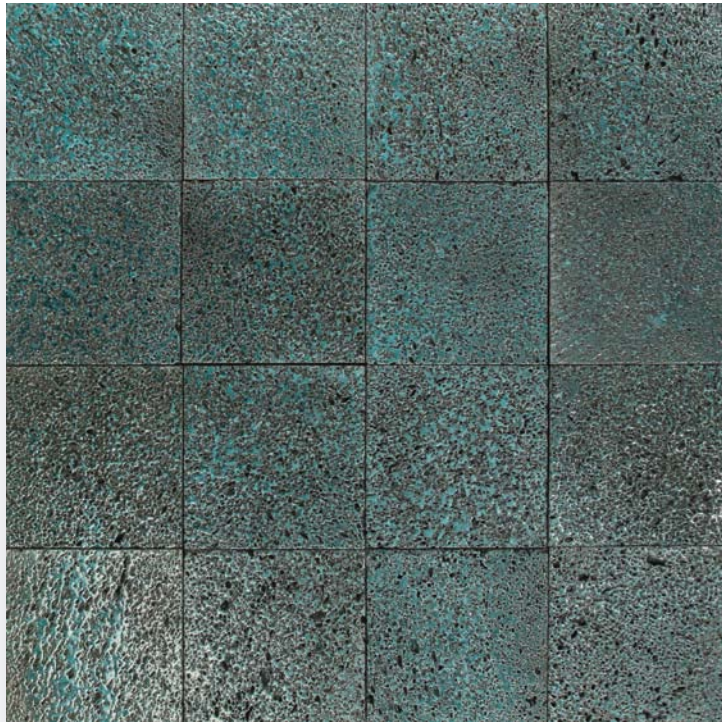

stone lava
2016

Dec: **Gold Leaf** size (5 x 5 cm)

Dec: **Gold Leaf / Brown Glaze / Deep Brown** size (5 x 30 cm)

Dec: **Silver Leaf** (15 x 15 cm)

Dec: **Silver Leaf** (5 x 30 cm)

Dec: **Blue** (30 x 30 cm)

Dec: **Blue** (15 x 15 cm)

Dec: **Copper** (10 x 10 cm) abstract

Dec: **Copper** (30 x 30 cm)

Dec: **Copper** (5 x 30 cm)

Dec: **Copper** (15 x 15 cm)

Dec: **Deep Brown** (30 x 30 cm)

Dec: **Old Gold** (10 x 10 cm)

Dec: **Black Cobalt** (15 x 15 cm)

Dec: **Reactive Orange** (10 x 10 cm) angle

Dec: **Reactive Orange** (5 x 5 cm) angle

Dec: **Silver Leaf / Black Cobalt / Blue** (5 x 30 cm)

Rua Porrões N.º 66 4705-472 Cunha - Braga Portugal
Tel: +351 253 287 123 | Fax: +351 253 674404
geral@ceramista.pt www.ceramista.pt