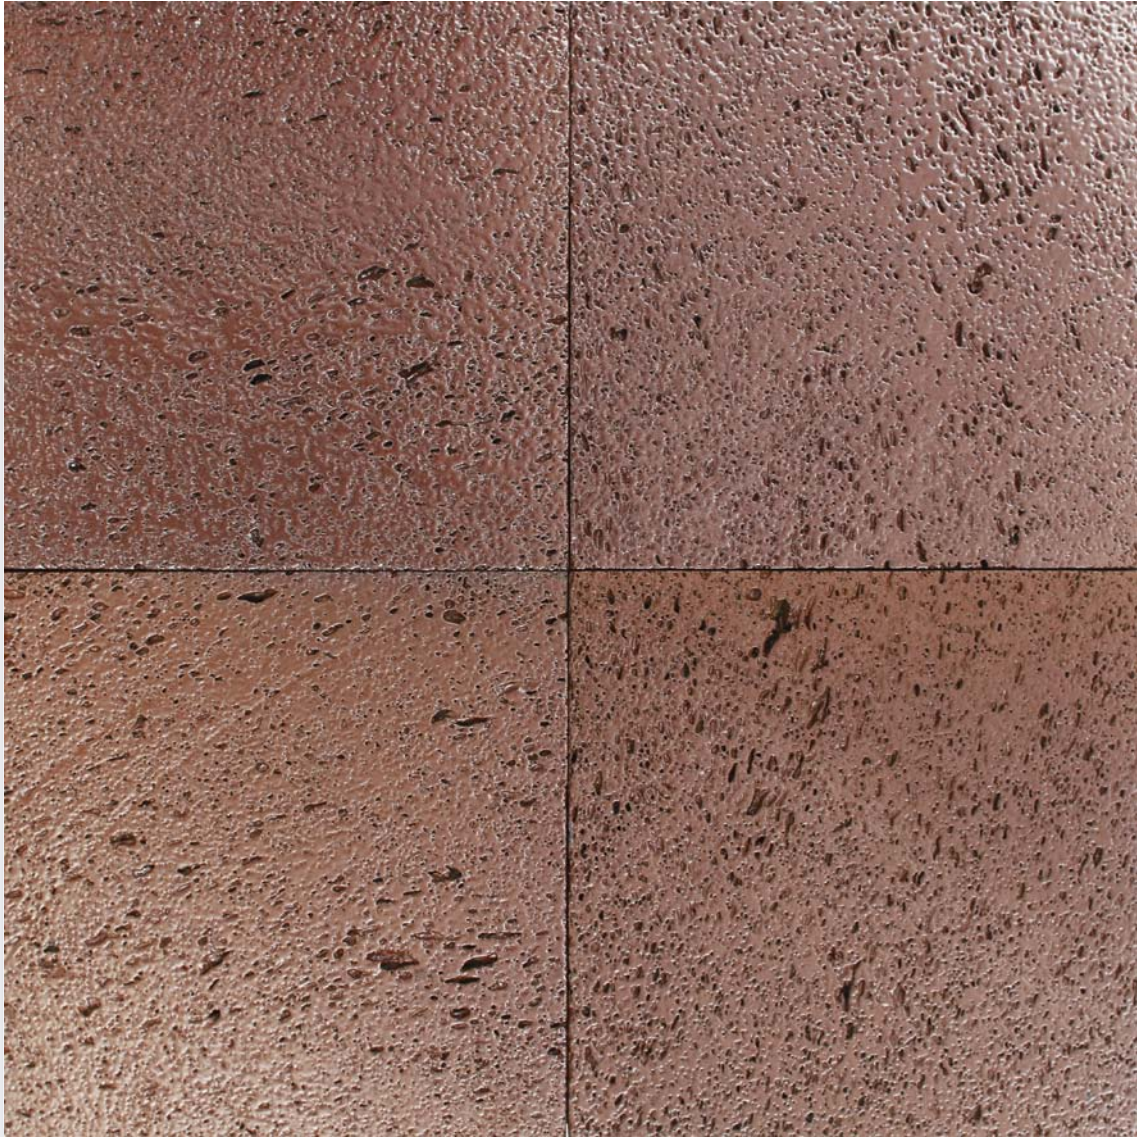

stone lava
2016

Dec: **Gold Leaf** size (5 x 5 cm)

Dec: **Gold Leaf / Brown Glaze / Deep Brown** size (5 x 30 cm)

Dec: **Silver Leaf** (15 x 15 cm)

Dec: **Silver Leaf** (5 x 30 cm)

Dec: **Blue** (30 x 30 cm)

Dec: **Blue** (15 x 15 cm)

Dec: **Copper** (10 x 10 cm) abstract

Dec: **Copper** (30 x 30 cm)

Dec: **Copper** (5 x 30 cm)

Dec: **Copper** (15 x 15 cm)

Dec: **Deep Brown** (30 x 30 cm)

Dec: **Old Gold** (10 x 10 cm)