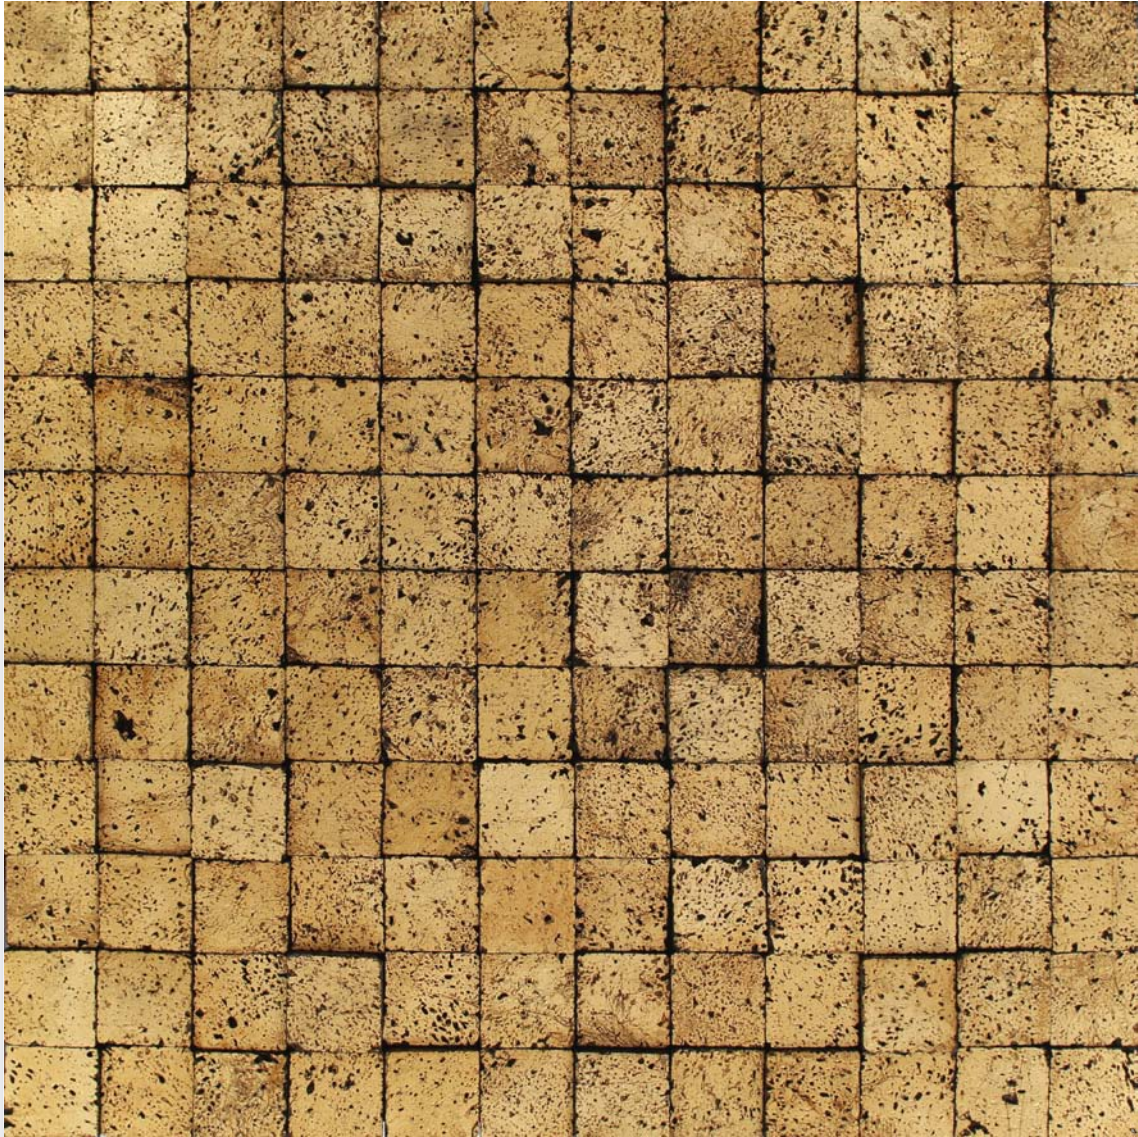

stone lava
2016

Dec: **Gold Leaf** size (5 x 5 cm)

Dec: **Gold Leaf / Brown Glaze / Deep Brown** size (5 x 30 cm)

Dec: **Silver Leaf** (15 x 15 cm)

Dec: **Silver Leaf** (5 x 30 cm)

Dec: **Blue** (30 x 30 cm)

Dec: **Blue** (15 x 15 cm)

Dec: **Copper** (10 x 10 cm) abstract

Dec: **Copper** (30 x 30 cm)

Dec: **Copper** (5 x 30 cm)

Dec: **Copper** (15 x 15 cm)

Dec: **Deep Brown** (30 x 30 cm)

Dec: **Old Gold** (10 x 10 cm)

Dec: **Black Cobalt** (15 x 15 cm)

Dec: **Reactive Orange** (10 x 10 cm) angle

Dec: **Reactive Orange** (5 x 5 cm) angle

Dec: **Silver Leaf / Black Cobalt / Blue** (5 x 30 cm)

Rua Porrões N.º 66 4705-472 Cunha - Braga Portugal
Tel: +351 253 287 123 | Fax: +351 253 674404
geral@ceramista.pt www.ceramista.pt