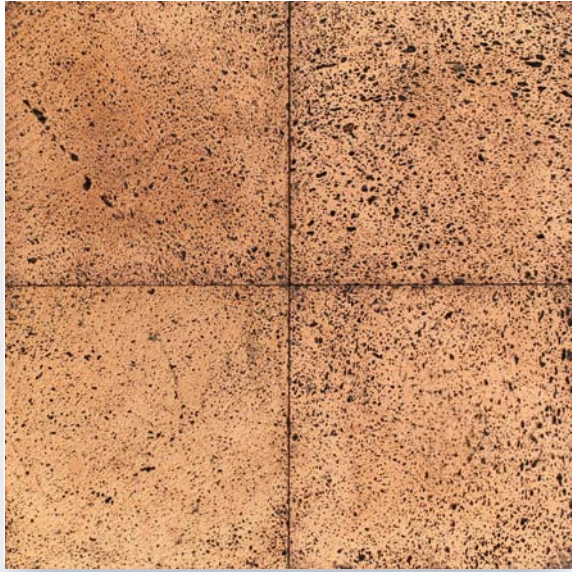

stone lava
2016

Dec: **Gold Leaf** size (5 x 5 cm)

Dec: **Gold Leaf / Brown Glaze / Deep Brown** size (5 x 30 cm)

Dec: **Silver Leaf** (15 x 15 cm)

Dec: **Silver Leaf** (5 x 30 cm)

Dec: **Blue** (30 x 30 cm)

Dec: **Blue** (15 x 15 cm)

Dec: **Copper** (10 x 10 cm) abstract

Dec: **Copper** (30 x 30 cm)

Dec: **Copper** (5 x 30 cm)

Dec: **Copper** (15 x 15 cm)

Dec: **Deep Brown** (30 x 30 cm)

Dec: **Old Gold** (10 x 10 cm)

Dec: **Black Cobalt** (15 x 15 cm)

Dec: **Reactive Orange** (10 x 10 cm) angle

Dec: **Reactive Orange** (5 x 5 cm) angle

Dec: **Silver Leaf / Black Cobalt / Blue** (5 x 30 cm)

Rua Porrões N.º 66 4705-472 Cunha - Braga Portugal
Tel: +351 253 287 123 | Fax: +351 253 674404
geral@ceramista.pt www.ceramista.pt