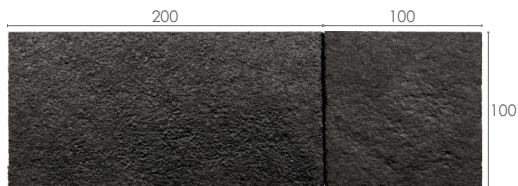

# KORKSTONE CLASSIC

---

KORKSTONE CLASSIC has both sparkling and velvety aspects, with a light-weight, yet strong, product composition. Based upon handmade qualities, realised through technology upgrades, KORKSTONE CLASSIC enlance both irreverent and luxury aesthetics.

**MATERIAL** Massive cork tiles, high density weight molded in irregular surface, with metallic color pigments.

**SIZE** 200 x 100 + 100 x 100 mm

**INSTALLATION** glue

**WEIGHT (BOX)** 5,10 kg

**PACKED** 66 tiles (33 of each size), area 0,99 sqm